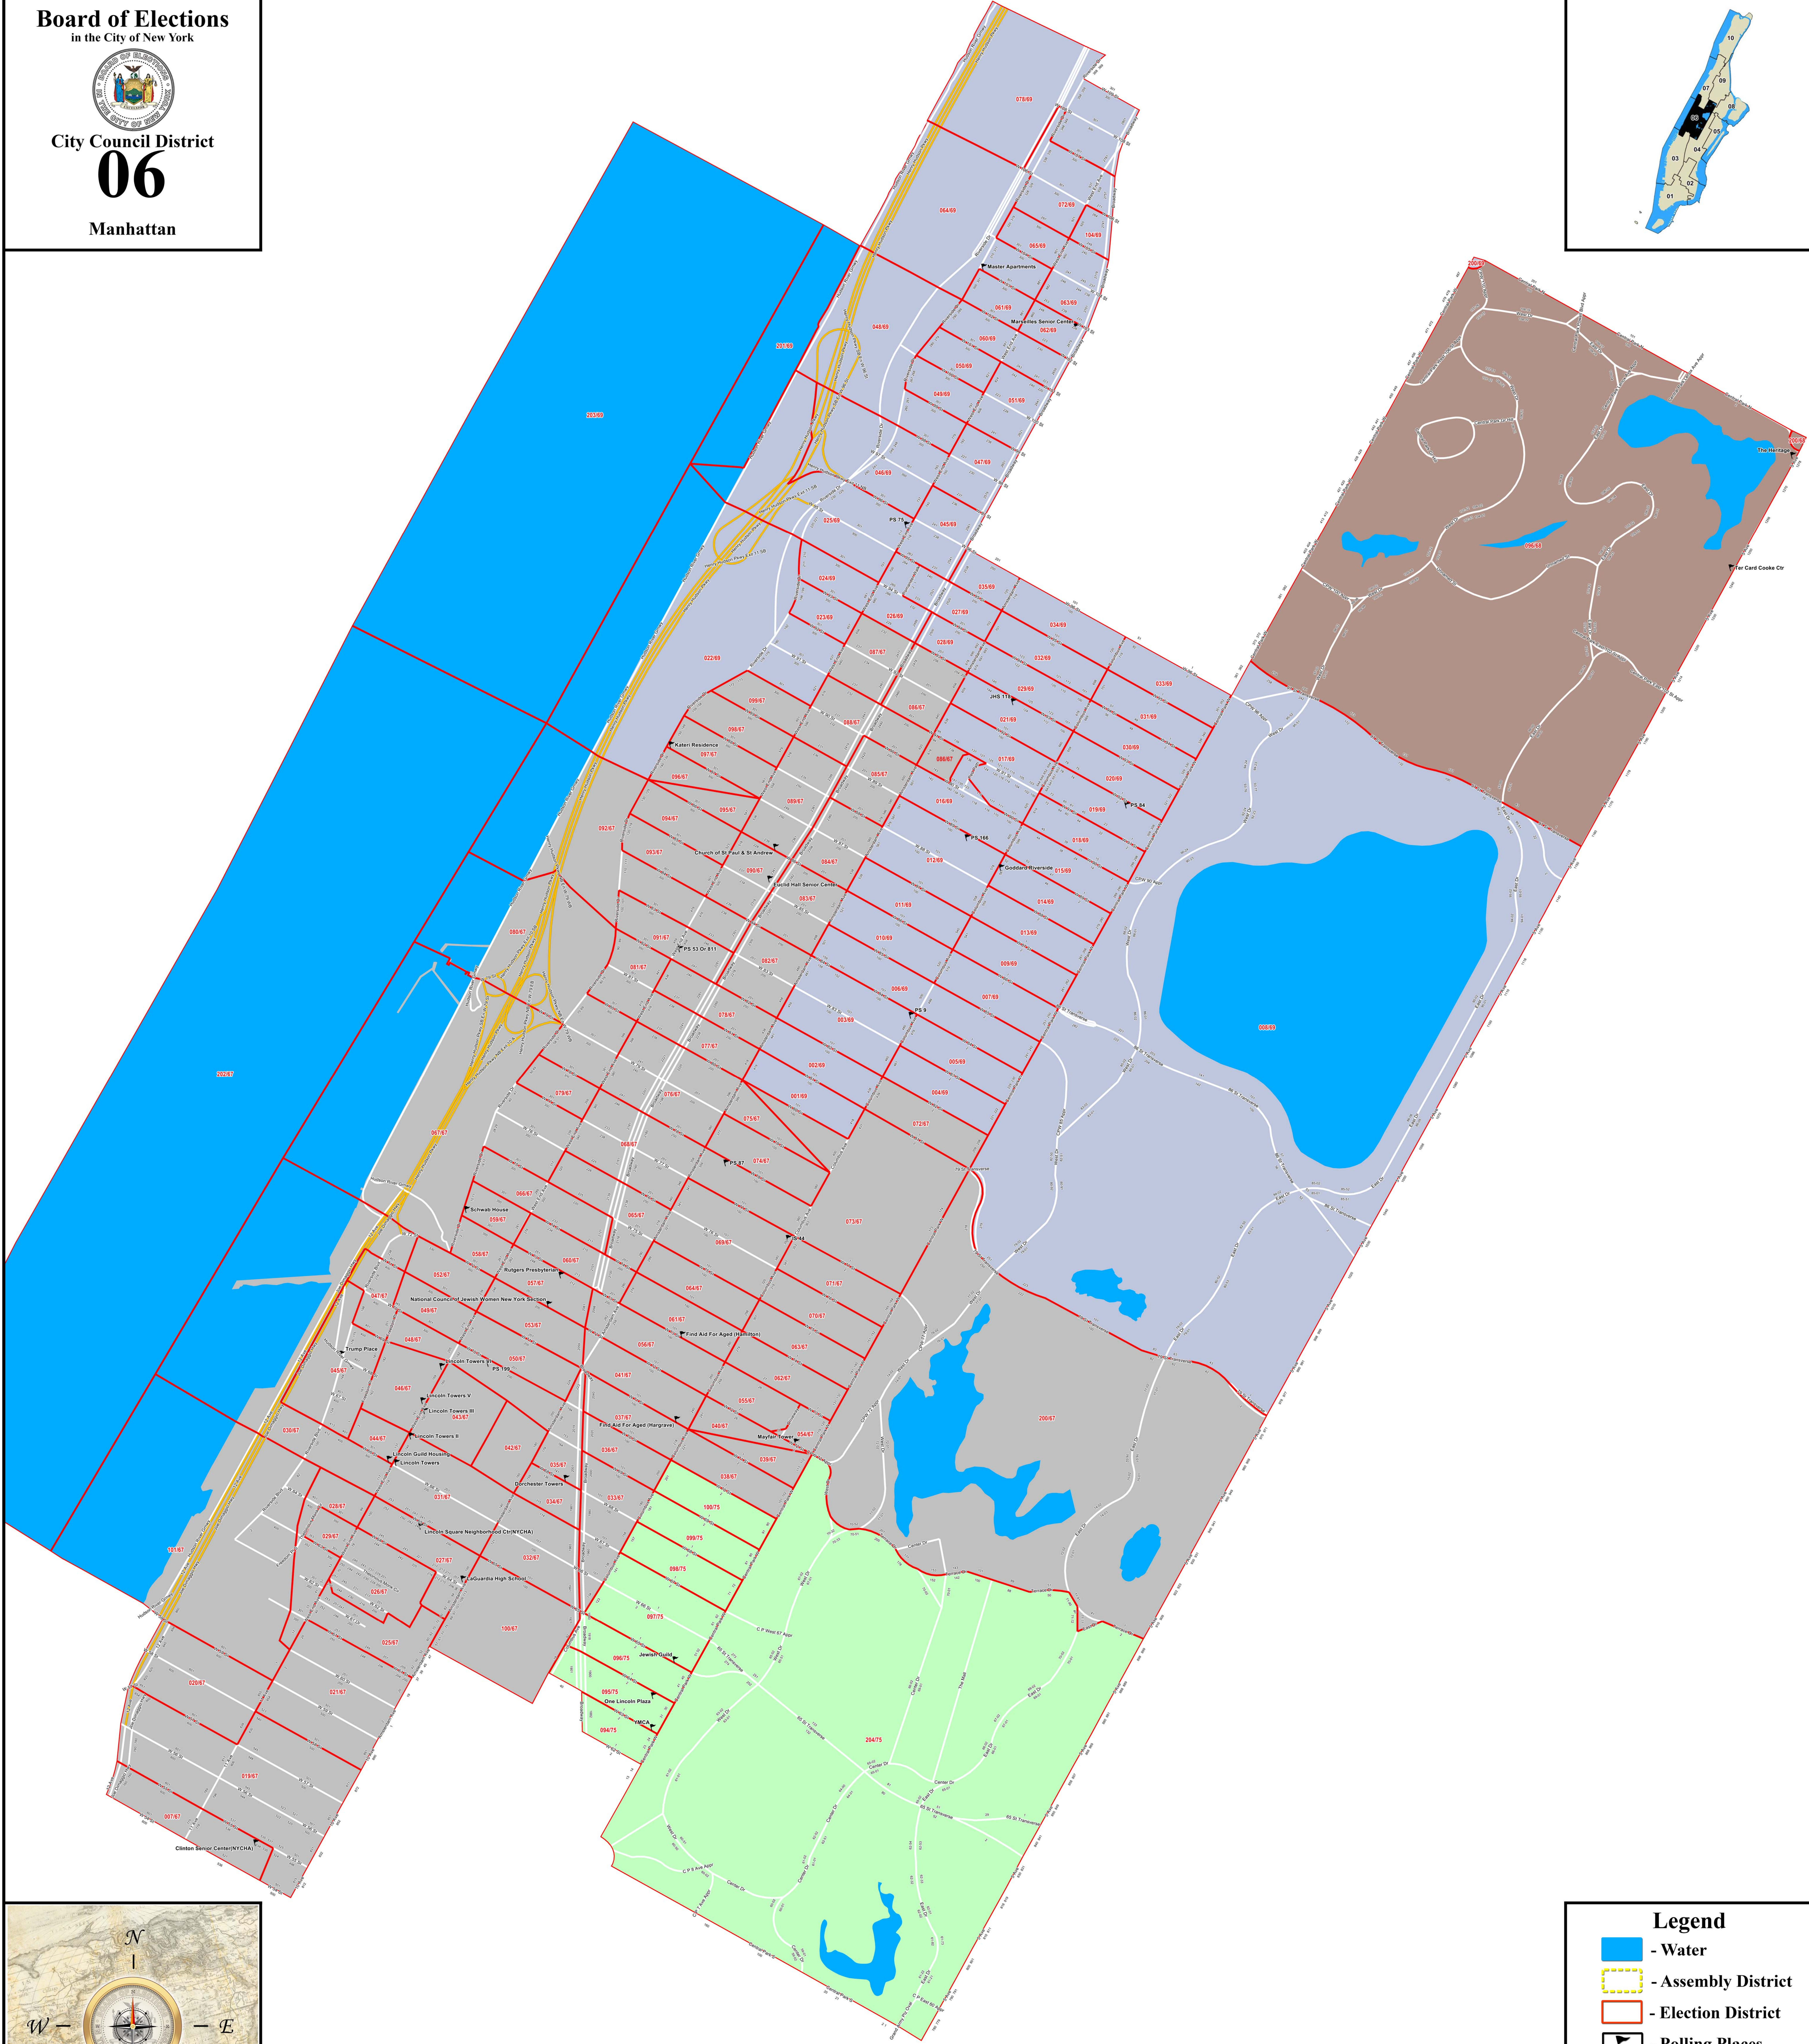

Board of Elections
in the City of New York

City Council District

06

Manhattan

Legend

- Water
- Assembly District
- Election District
- Polling Places
- Police Precinct
- Highway

Locations of Polling Places are subject to change.
The City Council Districts & the Election Districts reflected in this document are subject to pre-clearance by the U.S. Department of Justice under the Voting Rights Act.